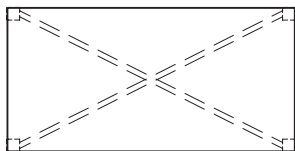

BRUNSWICK
First Impressions Matter

Standard Configurations for Manhattan Occasional Table (Call for custom sizing...)

Square

Standard Sizes

20" x 20" x 24"H
24" x 24" x 24"H
30" x 30" x 24"H
36" x 36" x 17"H

Round

Standard Sizes

18"Ø x 22"H
24"Ø x 24"H
30"Ø x 24"H
36"Ø x 17"H
42"Ø x 17"H

Rectangle

Standard Sizes

24" x 18" x 22"H
42" x 20" x 17"H

Console

Standard Sizes

48" x 20" x 29"H
60" x 20" x 29"H
72" x 20" x 29"H