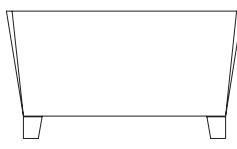

Standard Configurations for Piegato Occasional Table (Call for custom sizing...)

End Table

Standard Sizes

- 20" x 20" x 22"H
- 24" x 24" x 22"H
- 30" x 30" x 22"H
- 36" x 36" x 17"H

Coffee Table

Standard Sizes

- 24"Ø x 22"H
- 30"Ø x 22"H
- 36"Ø x 17"H
- 42"Ø x 17"H

Console

Standard Sizes

- 48" x 20" x 29"H
- 60" x 20" x 29"H
- 72" x 20" x 29"H