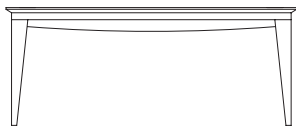

The table comes in three configurations: square/rectangle, round and console. As with all Brunswick furniture, wood type, colour, and sizing can be customized to match any interior.

Vale
Occasional Table

BRUNSWICK
First Impressions Matter

Standard Configurations for Vale Occasional Table (Call for custom sizing...)

Square

Standard Sizes

20" x 20" x 22"H
24" x 24" x 22"H
30" x 30" x 22"H
36" x 36" x 17"H

Round

Standard Sizes

24"Ø x 22"H
30"Ø x 22"H
36"Ø x 17"H
42"Ø x 17"H

Rectangle

Standard Sizes

24" x 18" x 22"H
42" x 20" x 17"H

Console

Standard Sizes

48" x 20" x 29"H
60" x 20" x 29"H
72" x 20" x 29"H