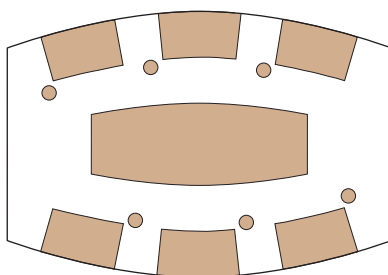

Boardroom Mat
14" x 20"

Desk Mat
24" x 36"

Mousepad 7³/₄" x 9¹/₄"
and 4" round and
square Coasters

Oval and round Mats

Any size, any shape, any leather... Cover an entire reception desk or a uniquely shaped top. Whatever your requirement, we can make a mat to fit. Mats are available in custom sizes and shapes.

Custom mats to fit a round table
with round center mat

Custom mats to fit a boat-shaped table
with special-shaped center mat

Custom mat to fit corner work
area of reception desk

Custom leather waste receptacles