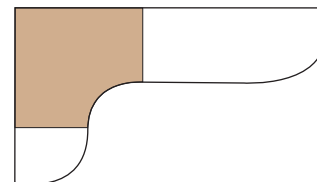

Custom mat to fit corner work
area of reception desk