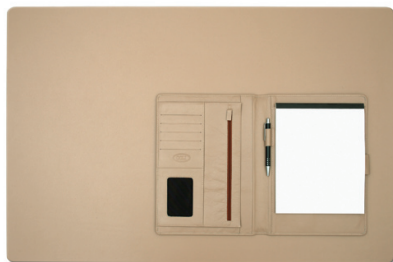

BRUNSWICK

First Impressions Matter

Desk + Boardroom Mats

Leather mats provide an elegant method of protecting expensive hardwood desks and boardroom tables. Mats are hand-crafted using a steel core that is wrapped in top quality Italian leather with a felt underlay. These mats lie flat and are extremely durable.

Mats are stocked in several colors of leather but may be custom covered in any leather to match seating. Mats may be embossed with corporate logos or tooled with a border in gold, silver, blind or custom colors. A full range of coordinated leather accessories are available.

Boardroom Mat
14" x 20"

Desk Mat
24" x 36"

Mousepad 7³/₄" x 9¹/₄"
and 4" round and
square Coasters

Oval and round Mats

Any size, any shape, any leather... Cover an entire reception desk or a uniquely shaped top. Whatever your requirement, we can make a mat to fit. Mats are available in custom sizes and shapes.

Custom mats to fit a round table
with round center mat

Custom mats to fit a boat-shaped table
with special-shaped center mat

Custom mat to fit corner work
area of reception desk

Custom leather waste receptacles